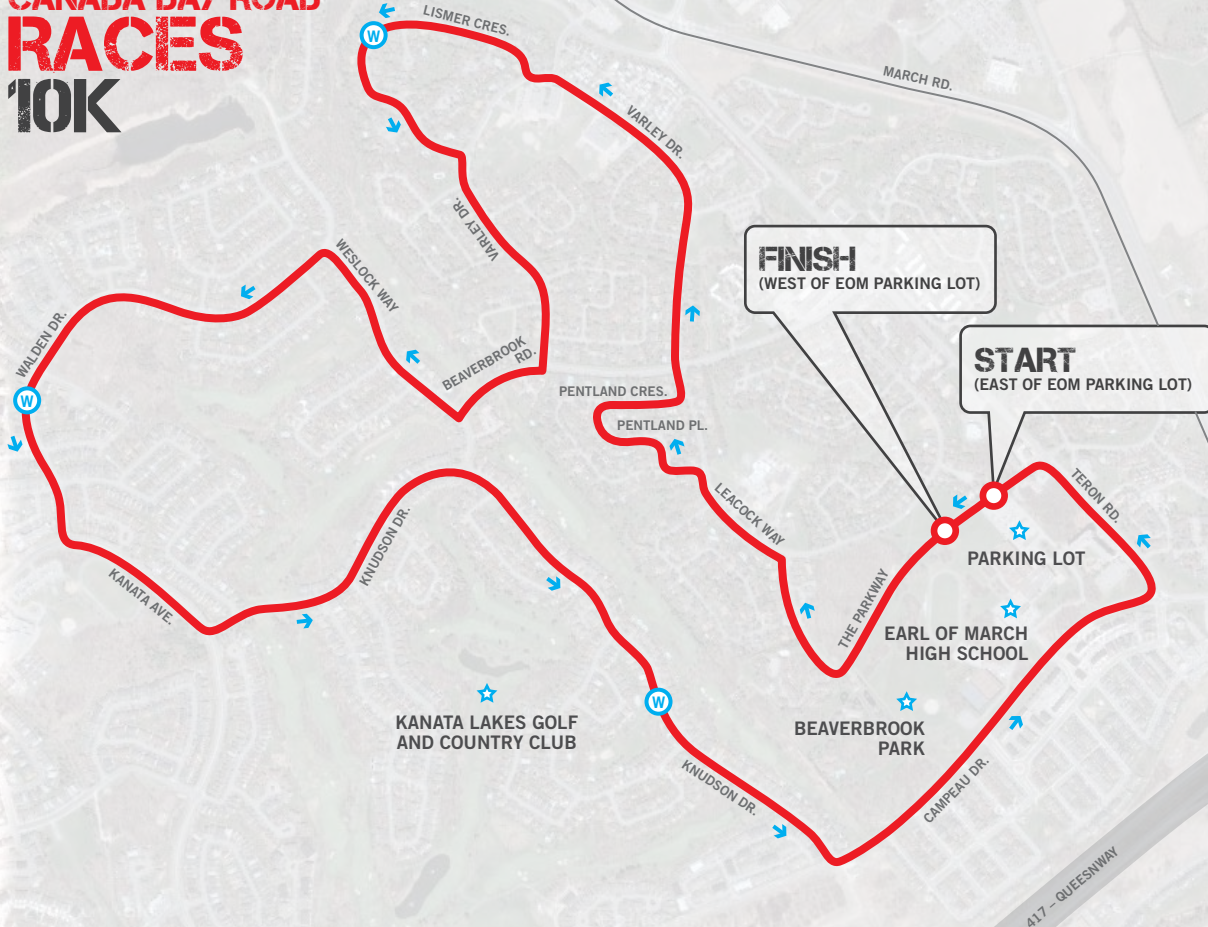

2010 OTTAWA'S ORIGINAL CANADA DAY ROAD RACES 10K

FINISH
(WEST OF EOM PARKING LOT)

START
(EAST OF EOM PARKING LOT)

NOTE: All races start and finish on "The Parkway"

Water Station Location